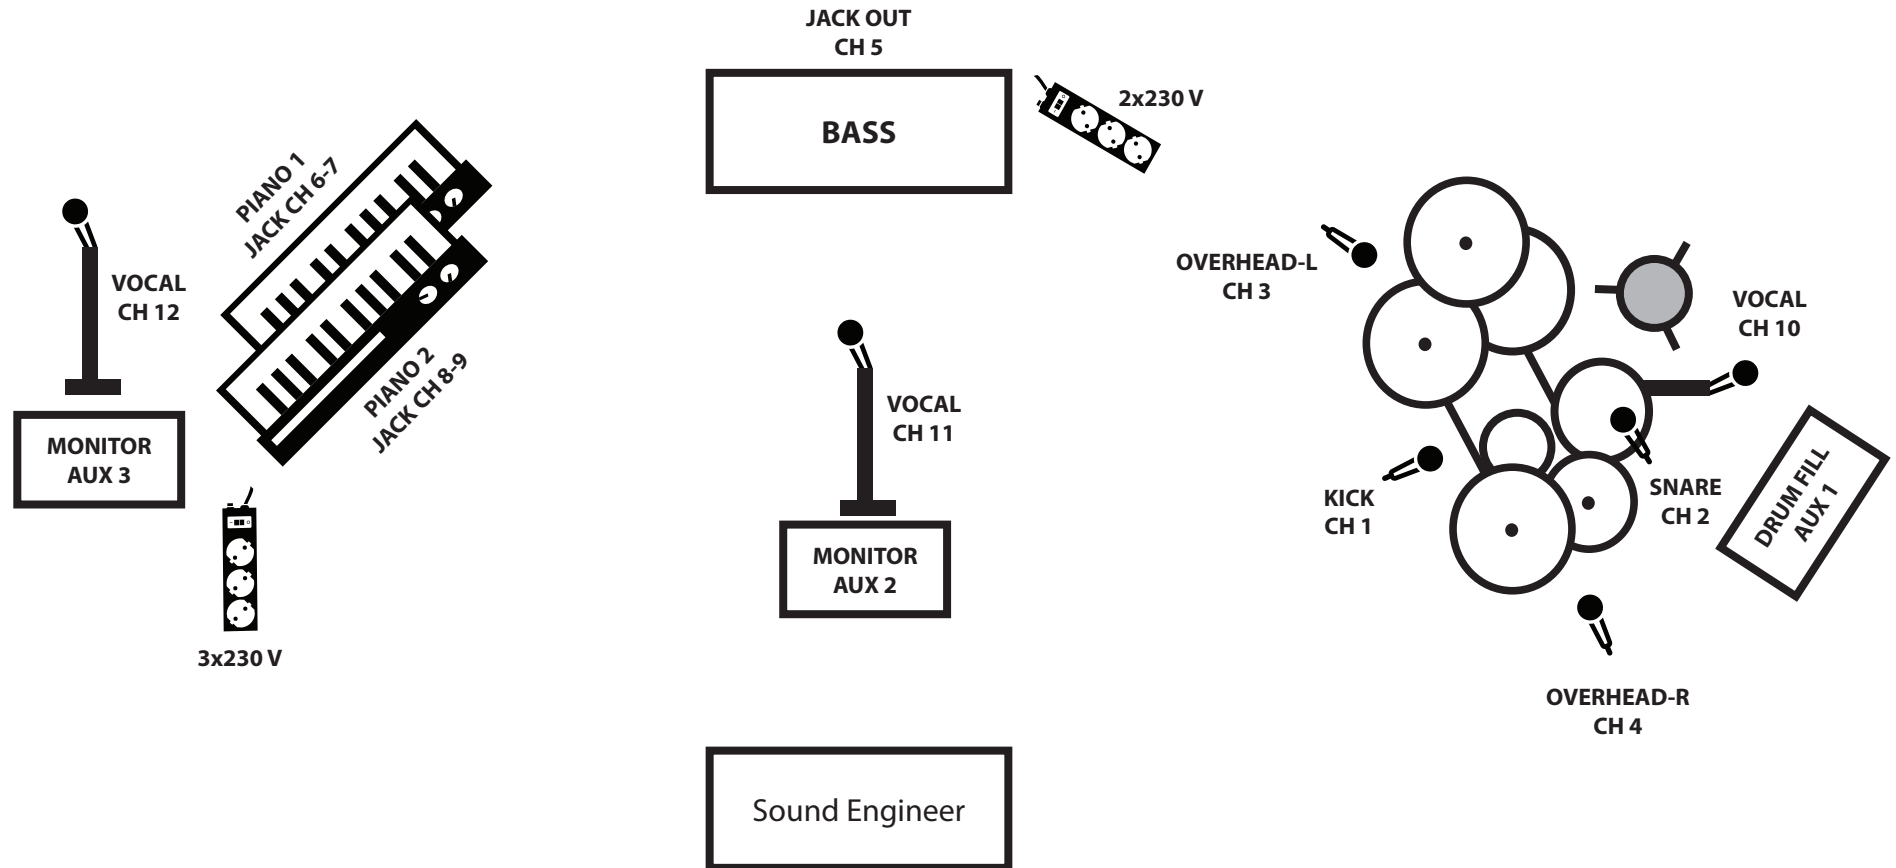

Event Jazz Trio - Stage plan

Stage min 3 x 5 m

Contact: Petr Žůrek, +420 608 870 850, produkce@event-jazz.cz

Input list for Event Jazz Trio

1.	Kick	Shure B52	HOLE
2.	Snare	Shure SM57	
3.	Overhead - L	AKG C451	
4.	Overhead - R	AKG C451	
5.	Bass	Jack 6,3 OUT	D. I. BOX
6.	Piano 1- L	Jack 6,3 OUT	D. I. BOX
7.	Piano 1- R	Jack 6,3 OUT	D. I. BOX
8.	Piano 2- L	Jack 6,3 OUT	D. I. BOX
9.	Piano 2- R	Jack 6,3 OUT	D. I. BOX
10.	Mic 1 vocal	Shure 58 (Electro-Voice RE-410)	Delay, Hall
11.	Mic 2 solo vocal	Shure 55 SH (we have)	Delay, Hall
12.	Mic 3 vocal	Shure 58 (Electro-Voice RE-410)	Delay, Hall